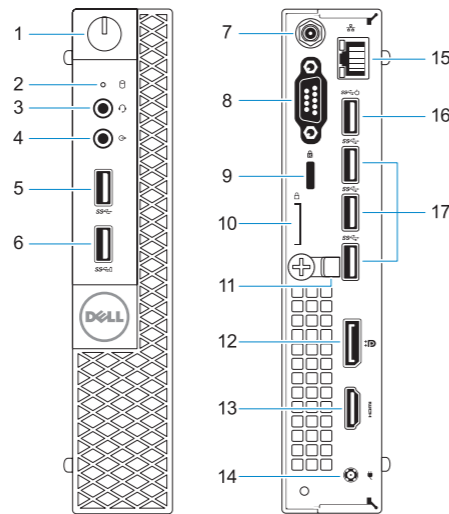

## Features

Recursos

1. Power button and power light

2. Hard drive activity light

3. Headset port

4. Line-out port

5. USB 3.0 port

6. USB 3.0 port with PowerShare

7. Antenna SMA connector (optional)

8. VGA port or Serial port or PS/2 port or DisplayPort — optional

9. Kensington security cable slot

10. Padlock ring

11. Cable holder

12. DisplayPort

13. HDMI port

14. Power connector port